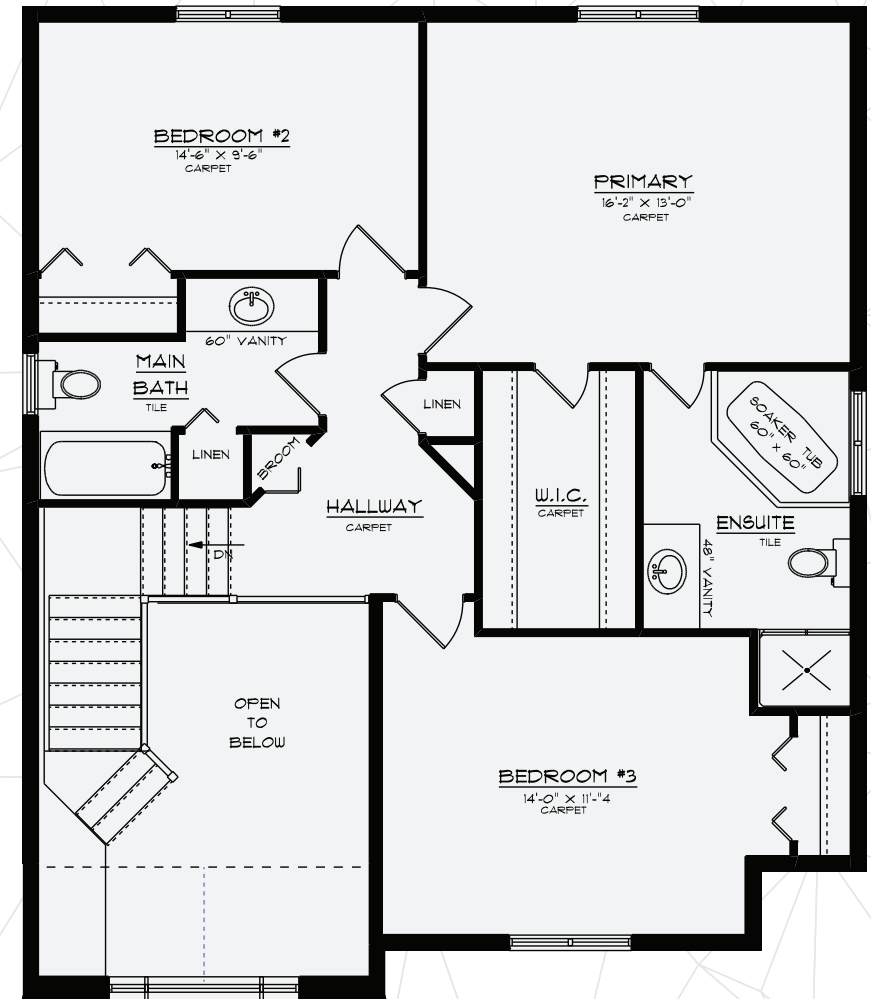

FAIRGROUNDS
STRATFORD

The Pioneer

Single Family 42' Lot

Square Footage: 2,083

Bedrooms: 3

Bathrooms: 2.5

Storeys: 2

3 bedroom, 2 storey, 2 1/2 baths,
double car garage, spacious
kitchen/eating area & foyer,
oversized second floor.

Division of Werner Bromberg Ltd.

www.bromberghomes.com

The Pioneer

Single Family 42' Lot

Square Footage: 2,083

Bedrooms: 3

Bathrooms: 2.5

Storeys: 2

3 bedroom, 2 storey, 2 1/2 baths, double car garage, spacious kitchen/eating area & foyer, oversized second floor.

www.bromberghomes.com

Main Floor
916 Sq. Ft.

Upper Floor
1,167 Sq. Ft.