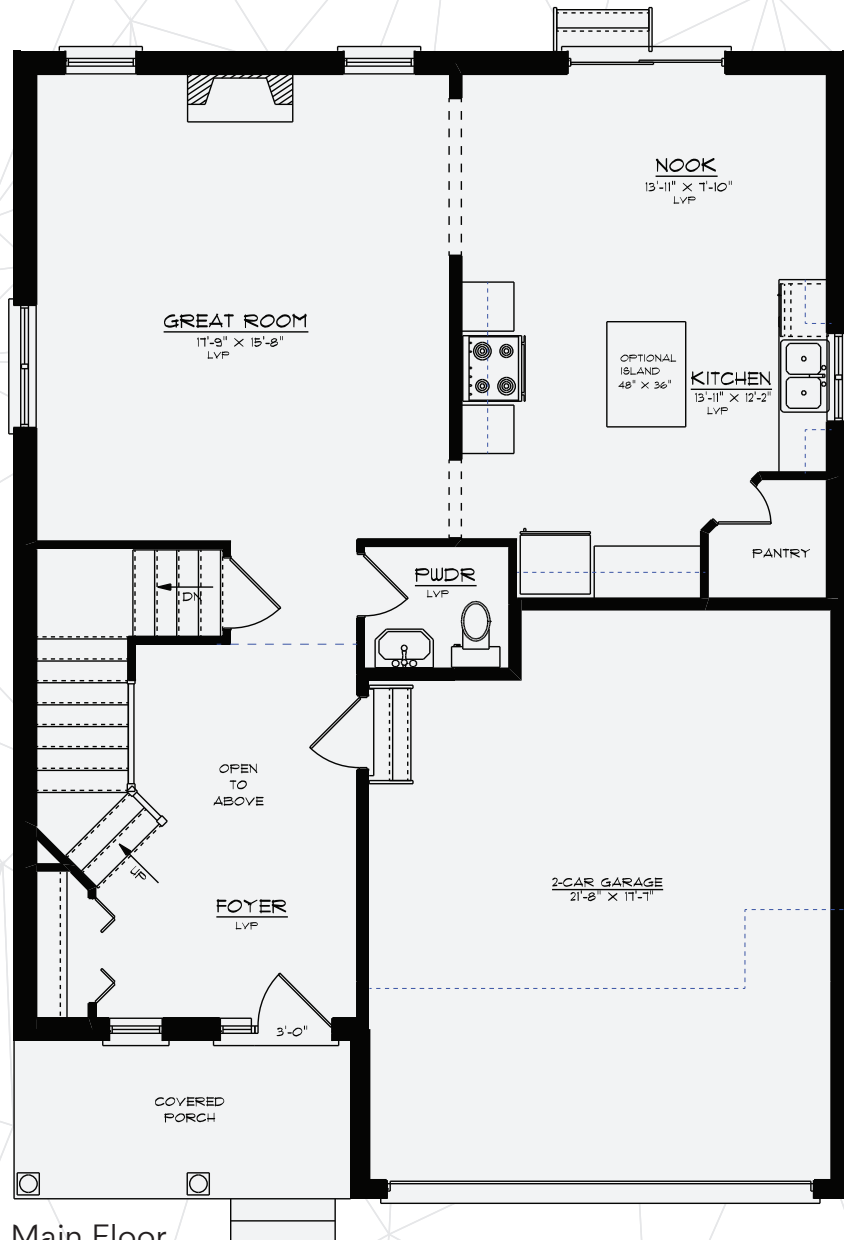

FAIRGROUNDS
STRATFORD

The Pioneer

Single Family 42' Lot

Square Footage: 2,083

Bedrooms: 3

Bathrooms: 2.5

Storeys: 2

3 bedroom, 2 storey, 2 1/2 baths,
double car garage, spacious
kitchen/eating area & foyer,
oversized second floor.

Division of Werner Bromberg Ltd.

www.bromberghomes.com

The Pioneer

Single Family 42' Lot

Square Footage: 2,083

Bedrooms: 3

Bathrooms: 2.5

Storeys: 2

3 bedroom, 2 storey, 2 1/2 baths, double car garage, spacious kitchen/eating area & foyer, oversized second floor.

www.bromberghomes.com

Main Floor
916 Sq. Ft.

Upper Floor
1,167 Sq. Ft.